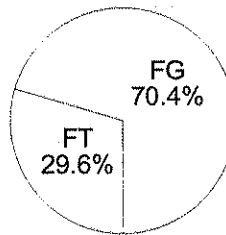

Shot Summary	M/A	%	PTS
3Pt FG	0/5	0.0%	0
2Pt FG	19/40	47.5%	38
Layups - L	2/3	66.7%	4
Layups - R	0/0	0.0%	0
Dunks	0/0	0.0%	0
Putbacks	0/4	0.0%	0
Overall Shooting	19/45	42.2%	38
Free Throws	16/26	61.5%	16
Total Points			54