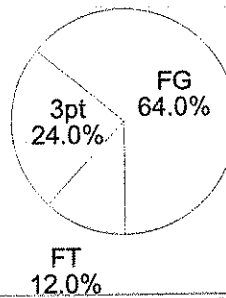

Shot Summary	M/A	%	PTS
3Pt FG	4/17	23.5%	12
2Pt FG	16/28	57.1%	32
Layups - L	0/0	0.0%	0
Layups - R	1/1	100.0%	2
Dunks	0/0	0.0%	0
Putbacks	2/2	100.0%	4
Overall Shooting	20/45	44.4%	44
Free Throws	6/15	40.0%	6
Total Points			50

Scoring Distribution