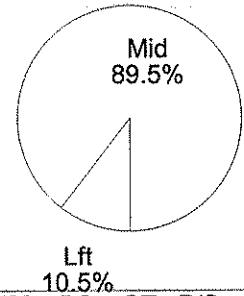

By Period	FG	FGA	FG%	3Pt	3PA	3P%	FT	FTA	FT%	PTS	ORB	DRB	TR	PF	AST	TO	BS	ST	P/S
1st Period	6	15	40.0	0	2	0.00	1	2	50.0	13	3	6	9	1	6	1	0	0	0.81
2nd Period	5	11	45.5	0	2	0.00	5	7	71.4	15	2	6	8	4	4	2	0	0	1.07
3rd Period	3	12	25.0	0	1	0.00	0	0	0.00	6	3	4	7	5	1	5	0	0	0.50
4th Period	5	7	71.4	0	0	0.00	10	17	58.8	20	0	4	4	2	2	2	1	2	1.33
Game	19	45	42.2	0	5	0.00	16	26	61.5	54	8	20	28	12	13	10	1	2	0.93

Scoring Breakdown