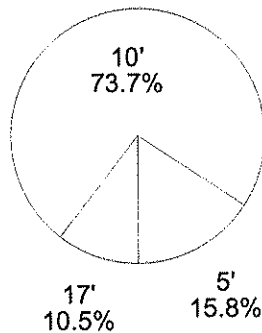

University of Kentucky Basketball - TEAM SHOT CHART for the Lady Rockets
Shelby County Lady Rockets vs. Lexington Catholic Lady Knights
DATE: 03/25/2000 TIME: 10:00 a.m. SITE: Girls' Sweet 16, McBrayer Arena-Richmond, KY

Shot Summary	M/A	%	PTS
3Pt FG	0/5	0.0%	0
2Pt FG	19/40	47.5%	38
Layups - L	2/3	66.7%	4
Layups - R	0/0	0.0%	0
Dunks	0/0	0.0%	0
Putbacks	0/4	0.0%	0
Overall Shooting	19/45	42.2%	38
Free Throws	16/26	61.5%	16
Total Points			54

By Period	FG	FGA	FG%	3Pt	3PA	3P%	FT	FTA	FT%	PTS	ORB	DRB	TR	PF	AST	TO	BS	ST	P/S
1st Period	6	15	40.0	0	2	0.00	1	2	50.0	13	3	6	9	1	6	1	0	0	0.81
2nd Period	5	11	45.5	0	2	0.00	5	7	71.4	15	2	6	8	4	4	2	0	0	1.07
3rd Period	3	12	25.0	0	1	0.00	0	0	0.00	6	3	4	7	5	1	5	0	0	0.50
4th Period	5	7	71.4	0	0	0.00	10	17	58.8	20	0	4	4	2	2	2	1	2	1.33
Game	19	45	42.2	0	5	0.00	16	26	61.5	54	8	20	28	12	13	10	1	2	0.93

Scoring Breakdown

Scoring Range